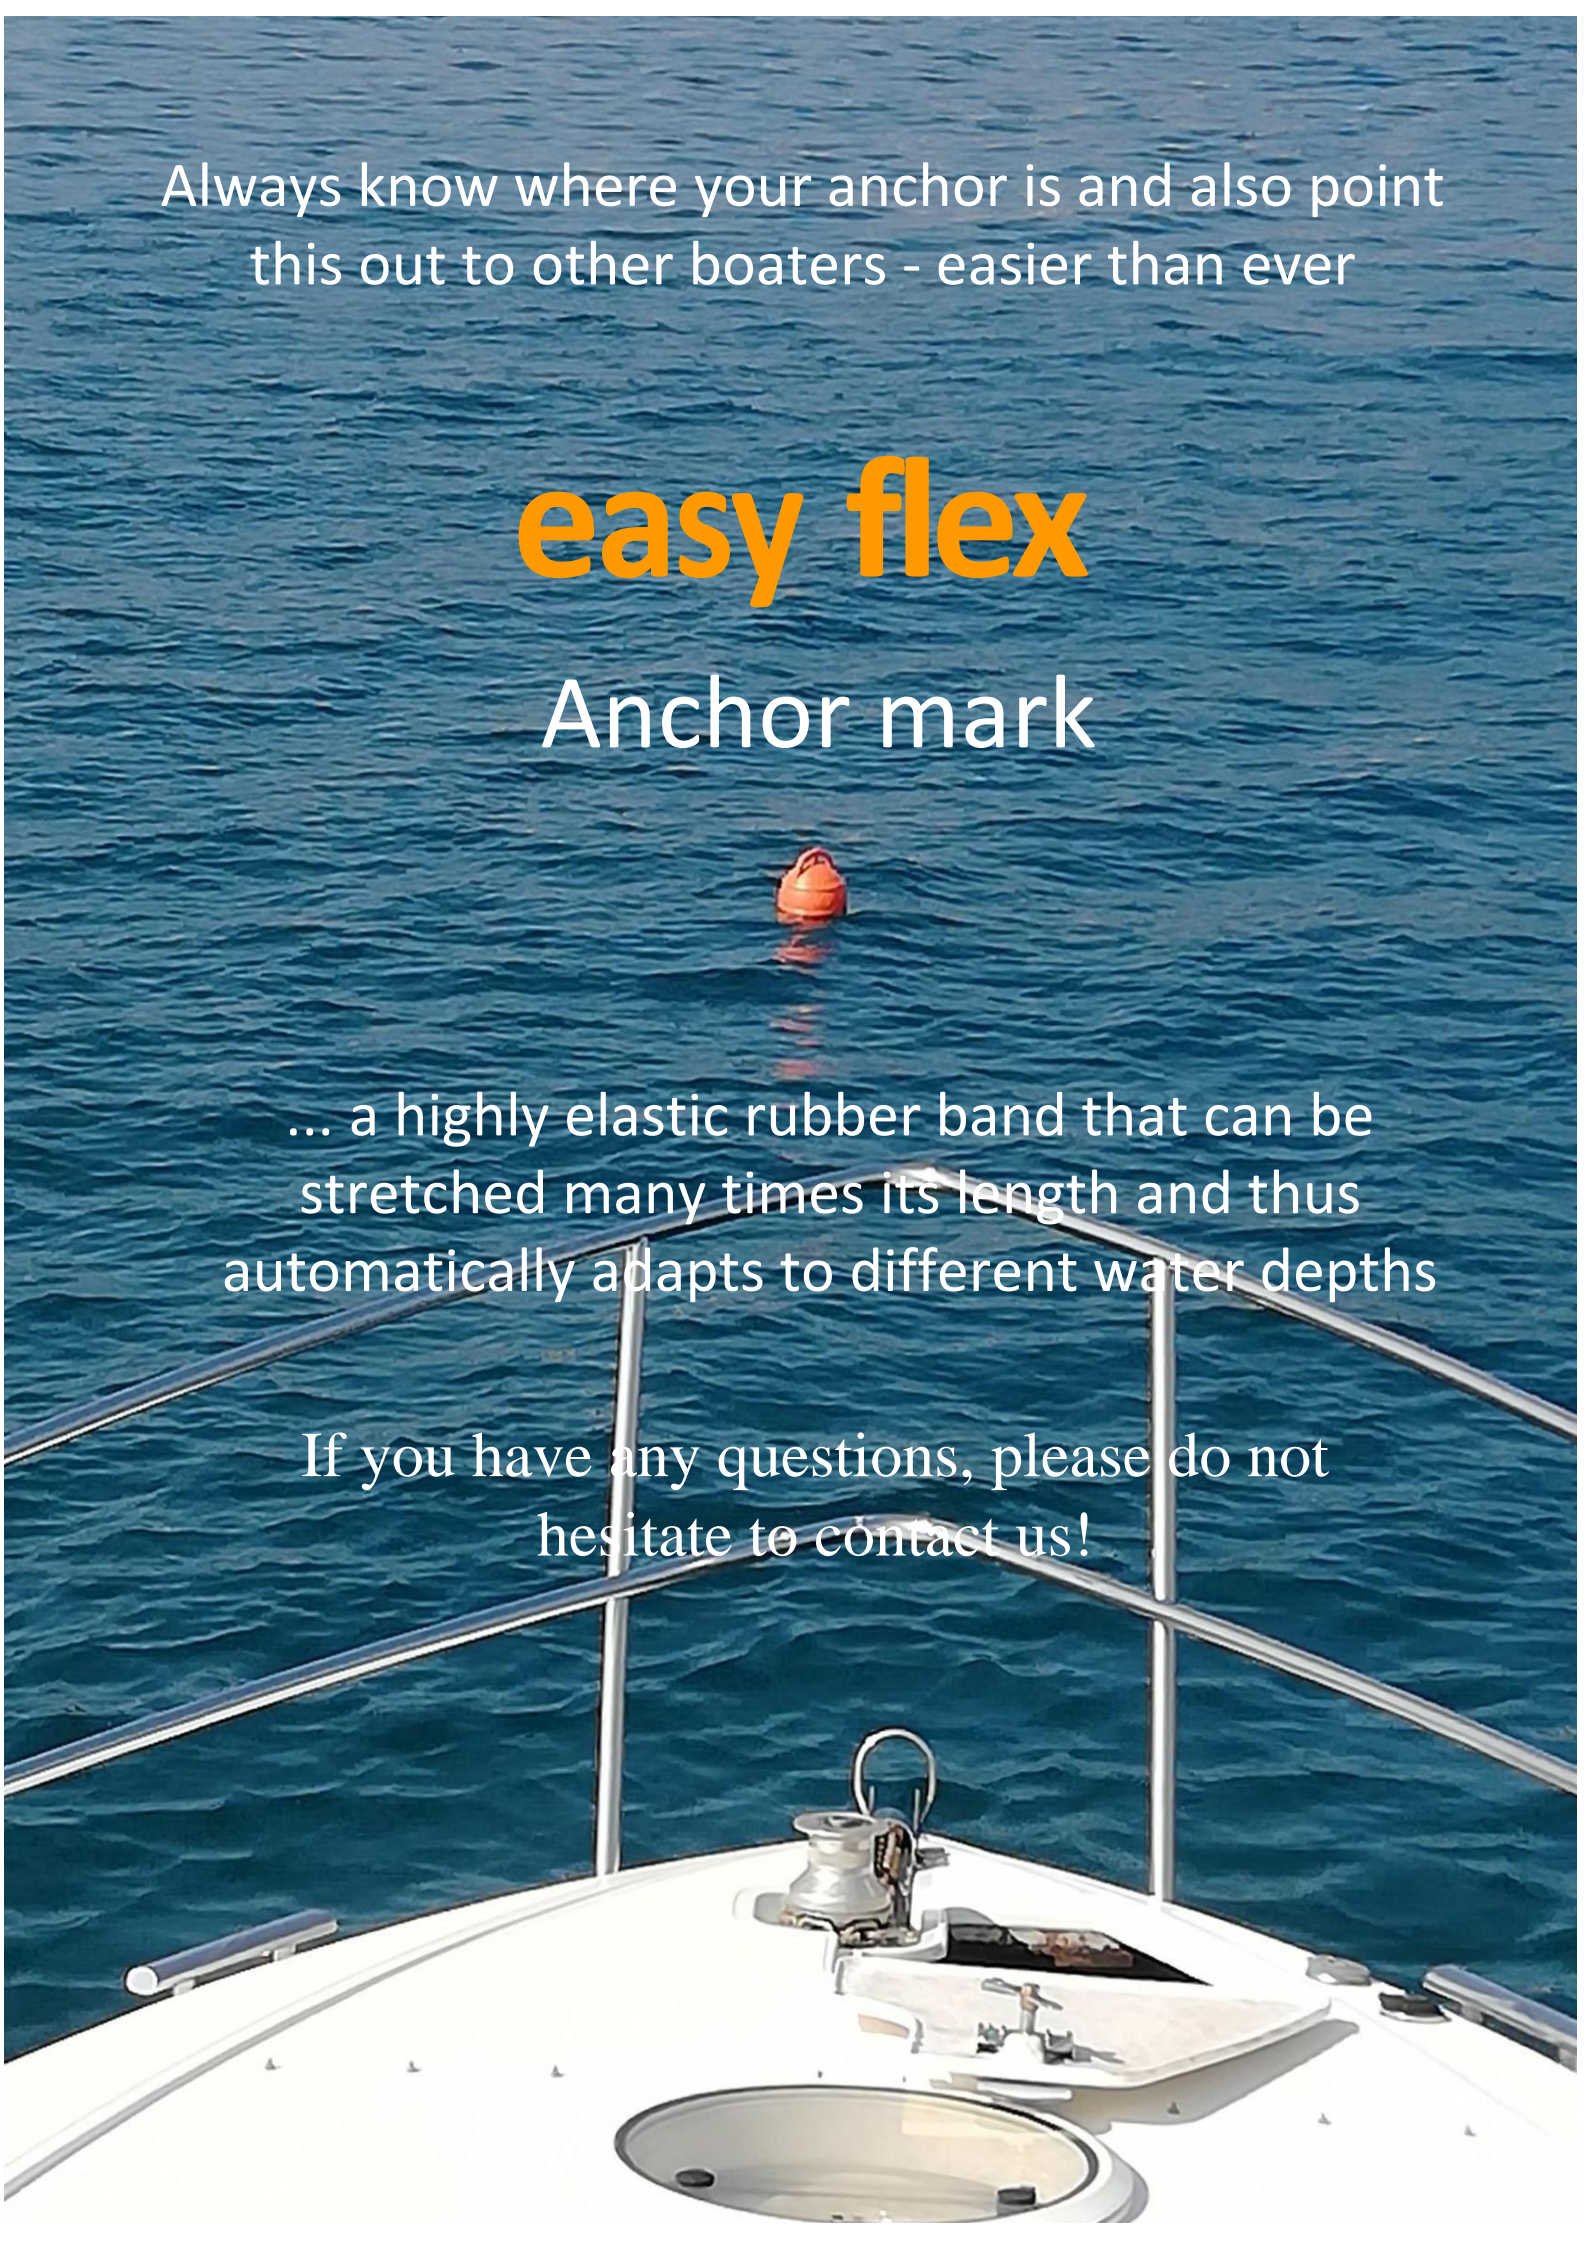

Always know where your anchor is and also point this out to other boaters - easier than ever

easy flex

Anchor mark

... a highly elastic rubber band that can be stretched many times its length and thus automatically adapts to different water depths

If you have any questions, please do not hesitate to contact us!

easy flex - Functional scheme

- => Attach **easy flex** to the buoy and anchor with a carabiner
- => Drop anchor and throw buoy into the water – **easy flex** adapts itself to the water depth
- => the buoy always remains above the anchor and points its position