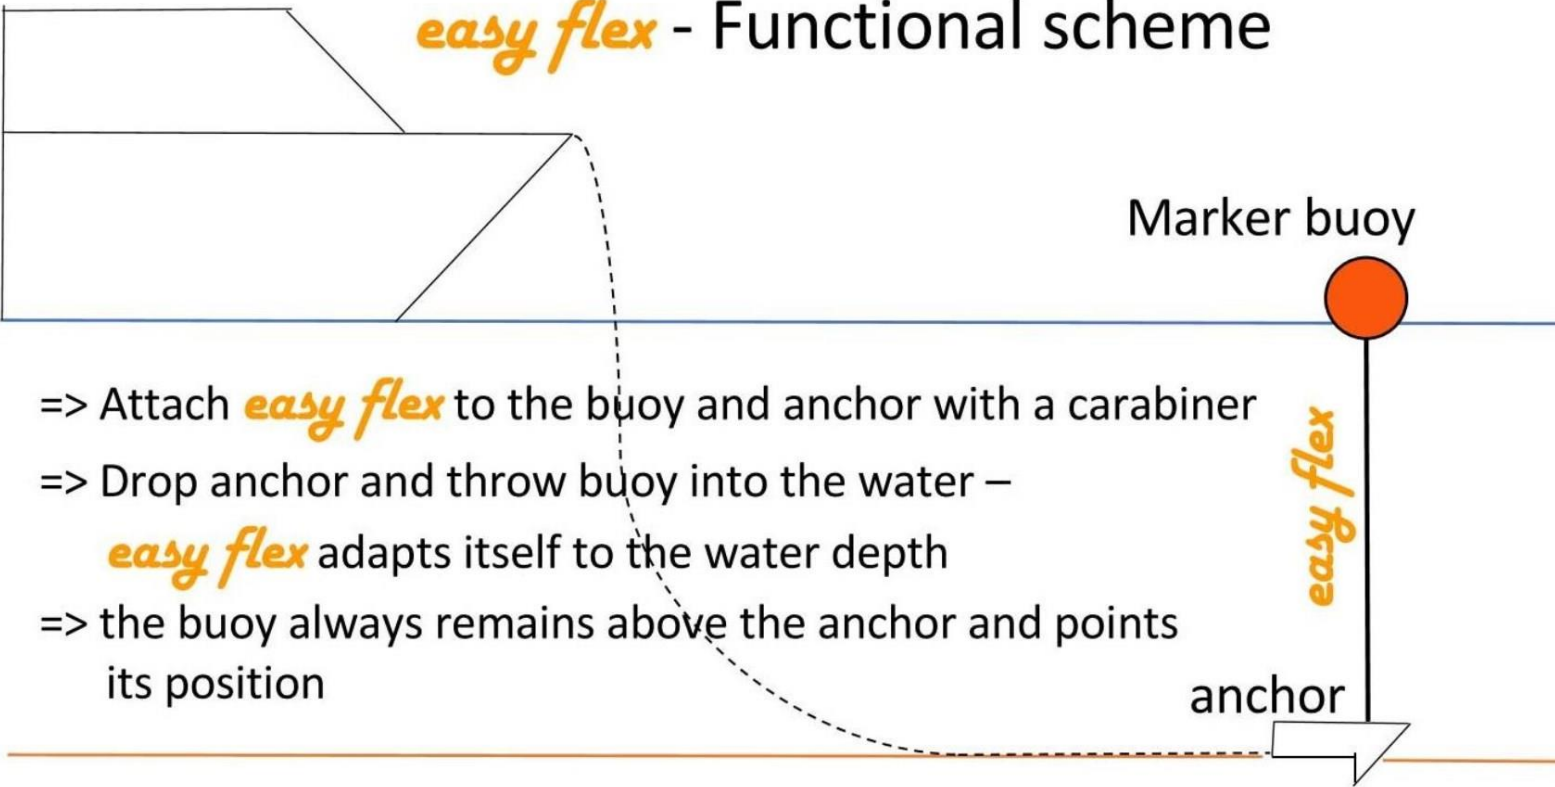

Always know where your anchor is and also point this out to other boaters - easier than ever

easy flex

Anchor mark

... a highly elastic rubber band that can be stretched many times its length and thus automatically adapts to different water depths

If you have any questions, please do not hesitate to contact us!

easy flex - Functional scheme

- => Attach **easy flex** to the buoy and anchor with a carabiner
- => Drop anchor and throw buoy into the water – **easy flex** adapts itself to the water depth
- => the buoy always remains above the anchor and points its position